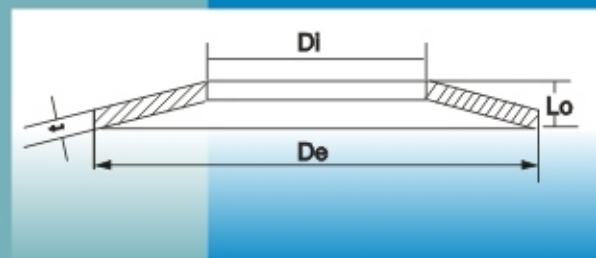

**Particular areas of application of Disc Springs are**

- ▶ Machine tool - for tool clamping system to hold the tool securely.
- ▶ Boilers - in boiler suspension for absorbing the deflection due to thermal expansion.
- ▶ Valves - In valves for movement of the stems.
- ▶ Safety systems - for storage of energy
- ▶ Overload couplings - For providing the load required to maintain sufficient friction to transmit the torque
- ▶ Slip Clutches - To provide axial pressure on friction linings.
- ▶ Piston return springs - ensures the piston return to original position.
- ▶ Backlash compensation - To compensate for geometric tolerances in assemblies
- ▶ Cable way grip - To generate friction lock between cable grip & wire cable
- ▶ Disc Springs for Ball Bearings are also available

**Please specify your exact requirement of Disc Springs in the following format.**

De = Out Side Dia. In mm.

Di = Inside Dia in mm

t = Plate Thickness in mm.

Lo = Total height in mm.

for more technical details. **Please visit mubea at : [www.mubea.com](http://www.mubea.com)**